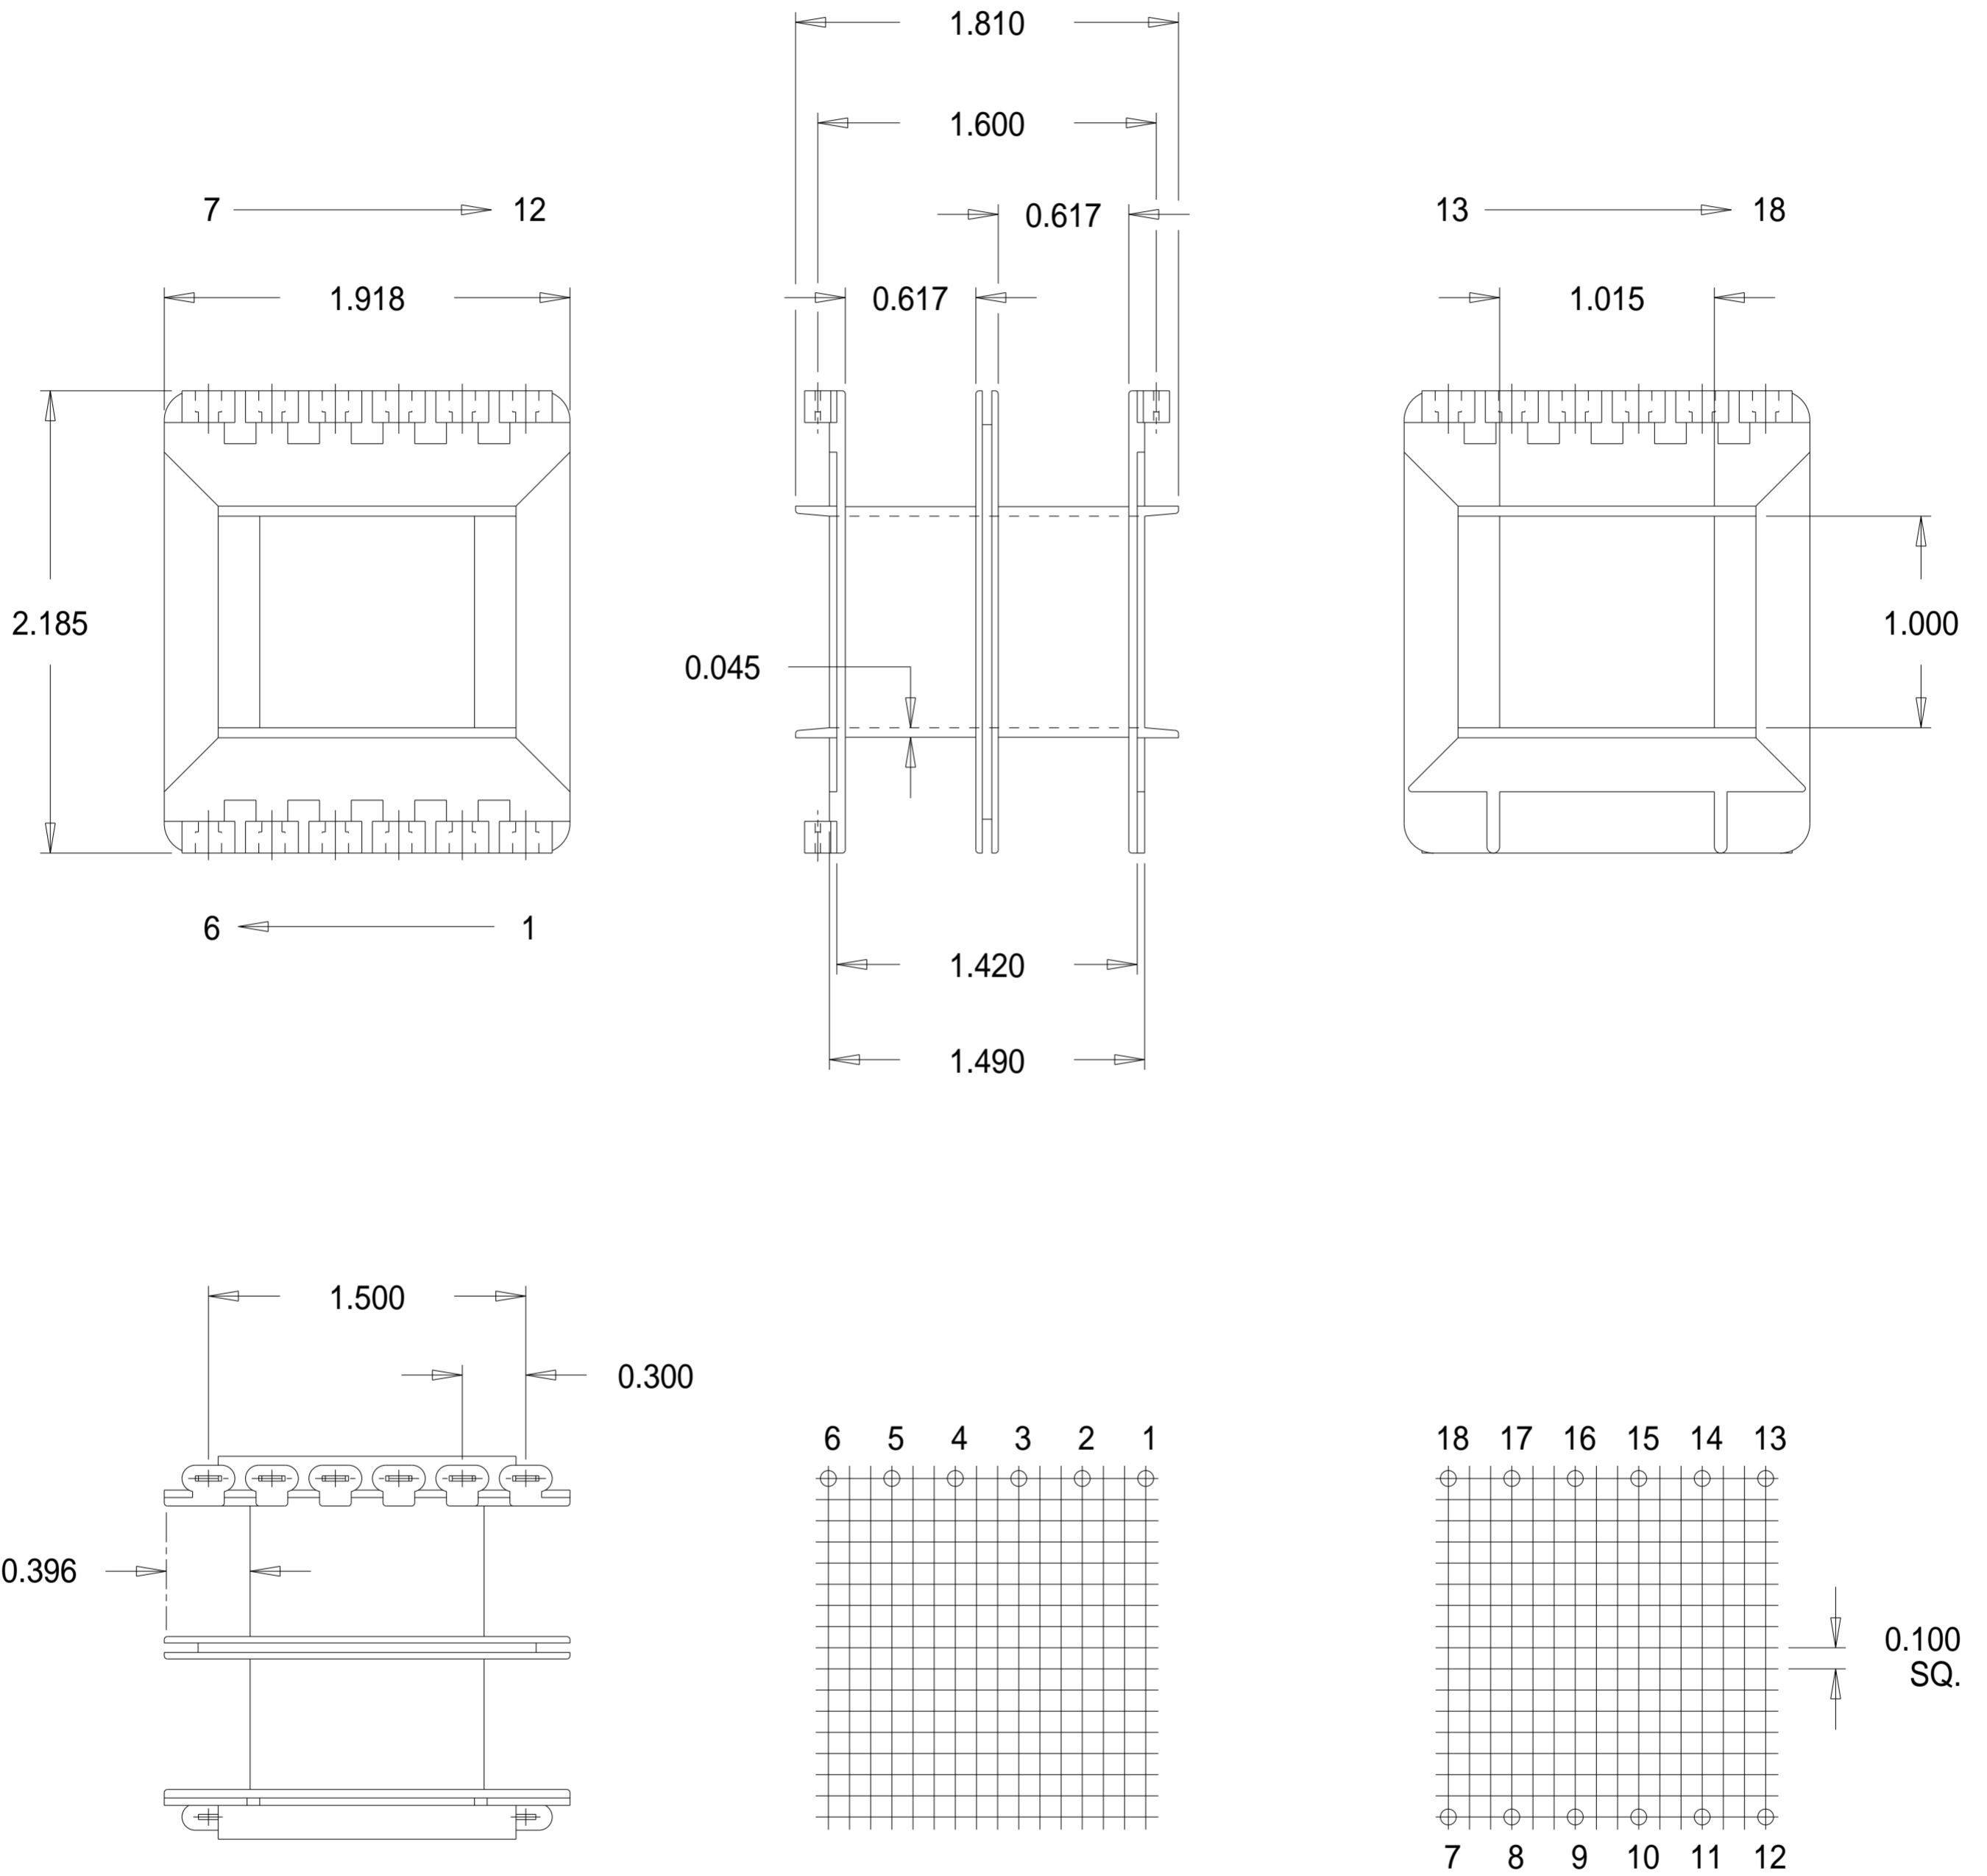

Part No. S05300
 29 x 1" Shrouded Double Section
 'S' Range Bobbin

Dimensions in inches.